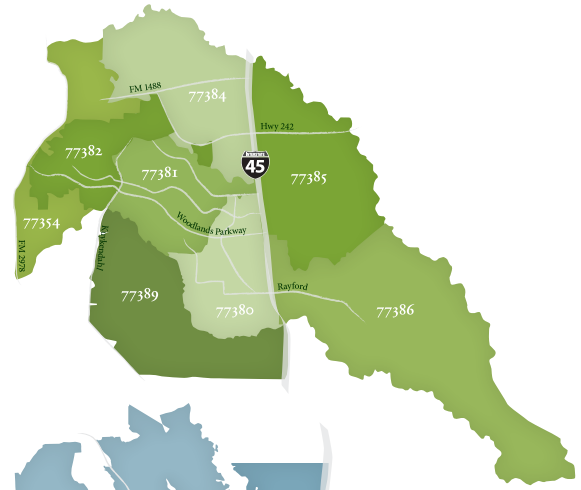

demographics

THE WOODLANDS

40,000

77354 • 77380 • 77381 • 77382 • 77384 • 77385 • 77386 • 77389

Grogans Mill
Panther Creek
Cochrans Crossing
Indian Springs
Alden Bridge

College Park
Sterling Ridge
Carlton Woods
Town Center
East Shore

Creekside Park
Oak Ridge
Imperial Oaks
Estates of Legends Ranch
Benders Landing

CONROE/LAKE CONROE, MONTGOMERY & WILLIS

20,000

77301 • 77302 • 77304 • 77316 • 77318 • 77354 • 77356

River Plantation
Panorama
Longmire
Wedgewood
Montgomery
Shepherd Hill

Calvary
Point Aquarius
Seven Coves
Lakeview Manor
FM 1097
Walden

April Sound
Bentwater
105 West
Grand Harbor
Snug Harbor

SPRING/CHAMPIONS & TOMBALL

30,000

77068 • 77069 • 77070 • 77375 • 77377 • 77379 • 77388