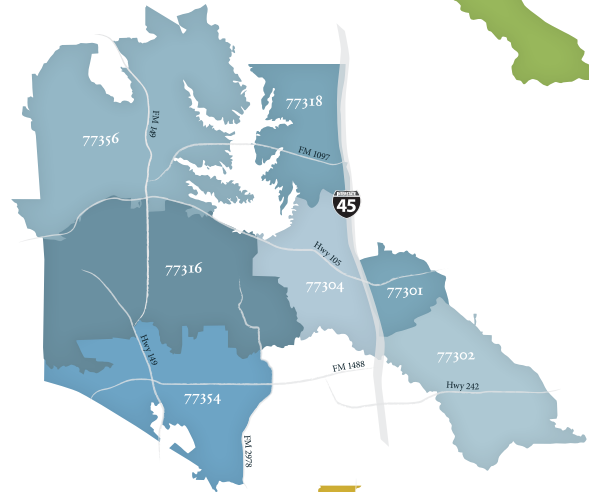

demographics

THE WOODLANDS

40,000

77354 • 77380 • 77381 • 77382 • 77384 • 77385 • 77386 • 77389

Grogans Mill
Panther Creek
Cochrans Crossing
Indian Springs
Alden Bridge

College Park
Sterling Ridge
Carlton Woods
Town Center
East Shore

Creekside Park
Oak Ridge
Imperial Oaks
Estates of Legends Ranch
Benders Landing

CONROE/LAKE CONROE, MONTGOMERY & WILLIS

20,000

77301 • 77302 • 77304 • 77316 • 77318 • 77354 • 77356

River Plantation
Panorama
Longmire
Wedgewood
Montgomery
Shepherd Hill

Calvary
Point Aquarius
Seven Coves
Lakeview Manor
FM 1097
Walden

April Sound
Bentwater
105 West
Grand Harbor
Snug Harbor

SPRING/CHAMPIONS & TOMBALL

30,000

77068 • 77069 • 77070 • 77375 • 77377 • 77379 • 77388

Champions Forest
Inverness
Coles Crossing
Glennock Farms
Lake Windcrest
Lakewood Crossing

Memorial Northwest
Oak Creek Village
Olde Oaks
& Waterford Park
Ponderosa Forest
Prestonwood Forest

Rock Creek
Spring Forest
Wimbeldon Estates
WindRose