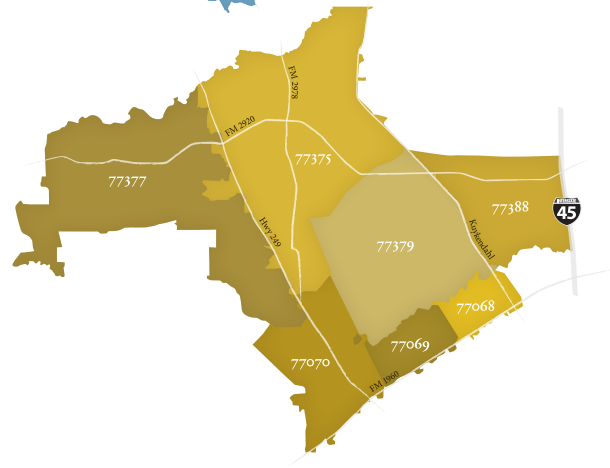

demographics

THE WOODLANDS

40,000

77354 • 77380 • 77381 • 77382 • 77384 • 77385 • 77386 • 77389

Grogans Mill
Panther Creek
Cochrans Crossing
Indian Springs
Alden Bridge

College Park
Sterling Ridge
Carlton Woods
Town Center
East Shore

Creekside Park
Oak Ridge
Imperial Oaks
Estates of Legends Ranch
Benders Landing

CONROE/LAKE CONROE, MONTGOMERY & WILLIS

20,000

77301 • 77302 • 77304 • 77316 • 77318 • 77354 • 77356

River Plantation
Panorama
Longmire
Wedgewood
Montgomery
Shepherd Hill

Calvary
Point Aquarius
Seven Coves
Lakeview Manor
FM 1097
Walden

April Sound
Bentwater
105 West
Grand Harbor
Snug Harbor

SPRING/CHAMPIONS & TOMBALL

30,000

77068 • 77069 • 77070 • 77375 • 77377 • 77379 • 77388

Champions Forest
Inverness
Coles Crossing
Glennock Farms
Lake Windcrest
Lakewood Crossing

Memorial Northwest
Oak Creek Village
Olde Oaks
& Waterford Park
Ponderosa Forest
Prestonwood Forest

Rock Creek
Spring Forest
Wimbeldon Estates
WindRose