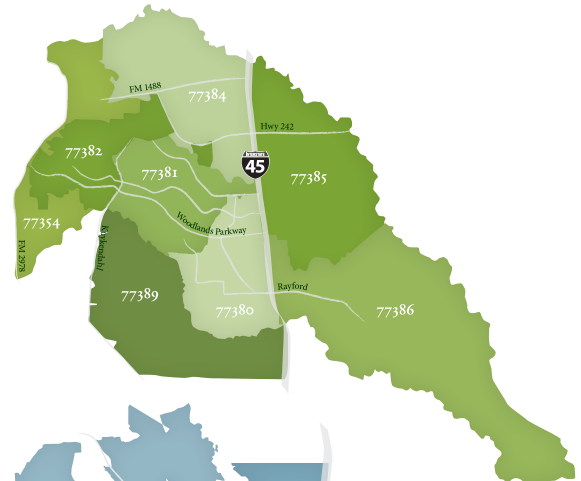

demographics

THE WOODLANDS

40,000

77354 • 77380 • 77381 • 77382 • 77384 • 77385 • 77386 • 77389

Grogans Mill
Panther Creek
Cochrans Crossing
Indian Springs
Alden Bridge

College Park
Sterling Ridge
Carlton Woods
Town Center
East Shore

Creekside Park
Oak Ridge
Imperial Oaks
Estates of Legends Ranch
Benders Landing

CONROE/LAKE CONROE, MONTGOMERY & WILLIS

20,000

77301 • 77302 • 77304 • 77316 • 77318 • 77354 • 77356

River Plantation
Panorama
Longmire
Wedgewood
Montgomery
Shepherd Hill

Calvary
Point Aquarius
Seven Coves
Lakeview Manor
FM 1097
Walden

April Sound
Bentwater
105 West
Grand Harbor
Snug Harbor

SPRING/CHAMPIONS & TOMBALL

30,000

77068 • 77069 • 77070 • 77375 • 77377 • 77379 • 77388