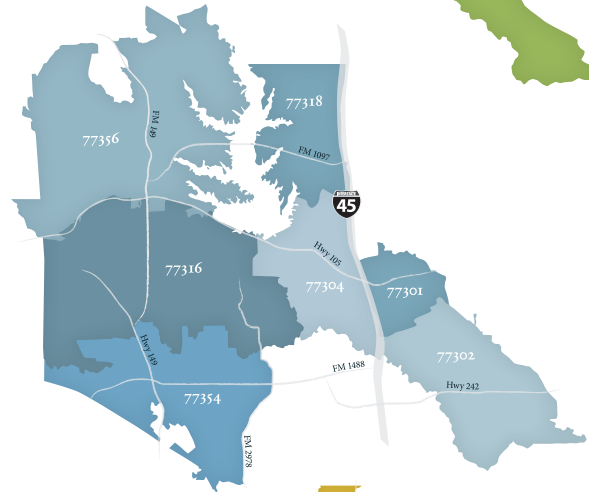

demographics

THE WOODLANDS

40,000

77354 • 77380 • 77381 • 77382 • 77384 • 77385 • 77386 • 77389

Grogans Mill
Panther Creek
Cochrans Crossing
Indian Springs
Alden Bridge

College Park
Sterling Ridge
Carlton Woods
Town Center
East Shore

Creekside Park
Oak Ridge
Imperial Oaks
Estates of Legends Ranch
Benders Landing

CONROE/LAKE CONROE, MONTGOMERY & WILLIS

20,000

77301 • 77302 • 77304 • 77316 • 77318 • 77354 • 77356

River Plantation
Panorama
Longmire
Wedgewood
Montgomery
Shepherd Hill

Calvary
Point Aquarius
Seven Coves
Lakeview Manor
FM 1097
Walden

April Sound
Bentwater
105 West
Grand Harbor
Snug Harbor

SPRING/CHAMPIONS & TOMBALL

30,000

77068 • 77069 • 77070 • 77375 • 77377 • 77379 • 77388

Champions Forest
Inverness
Coles Crossing
Glennock Farms
Lake Windcrest
Lakewood Crossing

Memorial Northwest
Oak Creek Village
Olde Oaks
& Waterford Park
Ponderosa Forest
Prestonwood Forest

Rock Creek
Spring Forest
Wimbeldon Estates
WindRose